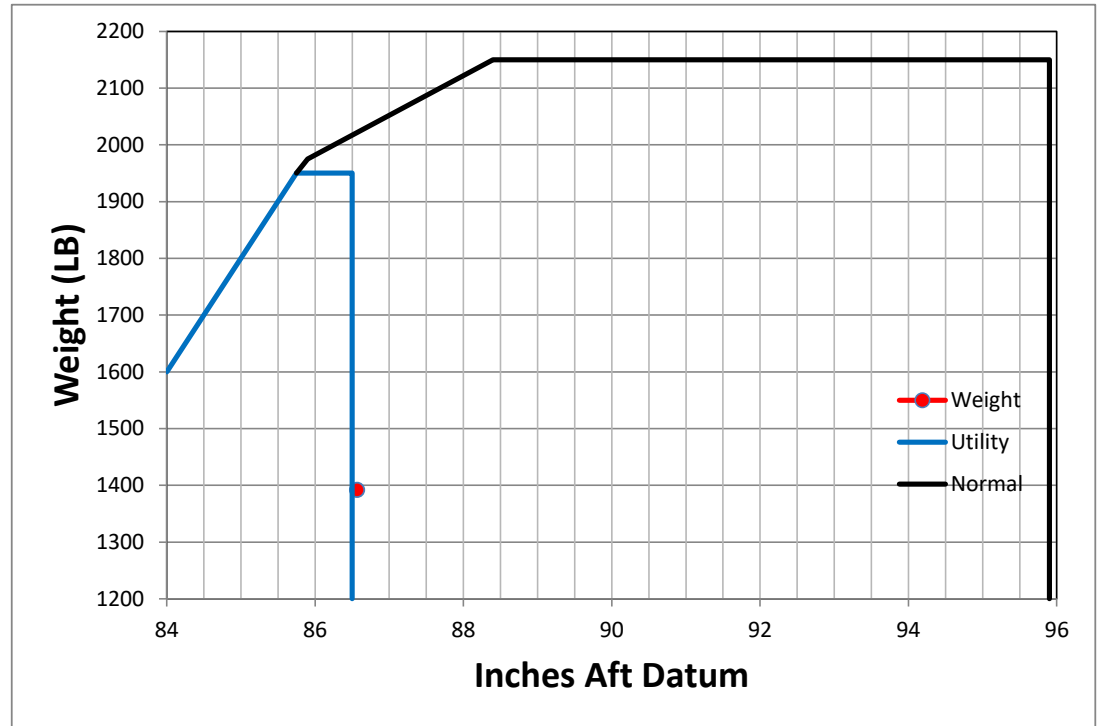

Cherokee C-GRPN

Station	Weight	Arm	Moment
Empty Weight	1392	86.6	120500
Oil	Incl	32.5	
Front Pax		85.5	
Rear Pax		117	
Baggage 1		117	
Baggage 2		133.3	
Fuel		95	0
Gross Weight	1392	86.6	120500

MILLENNIUM AVIATION LTD