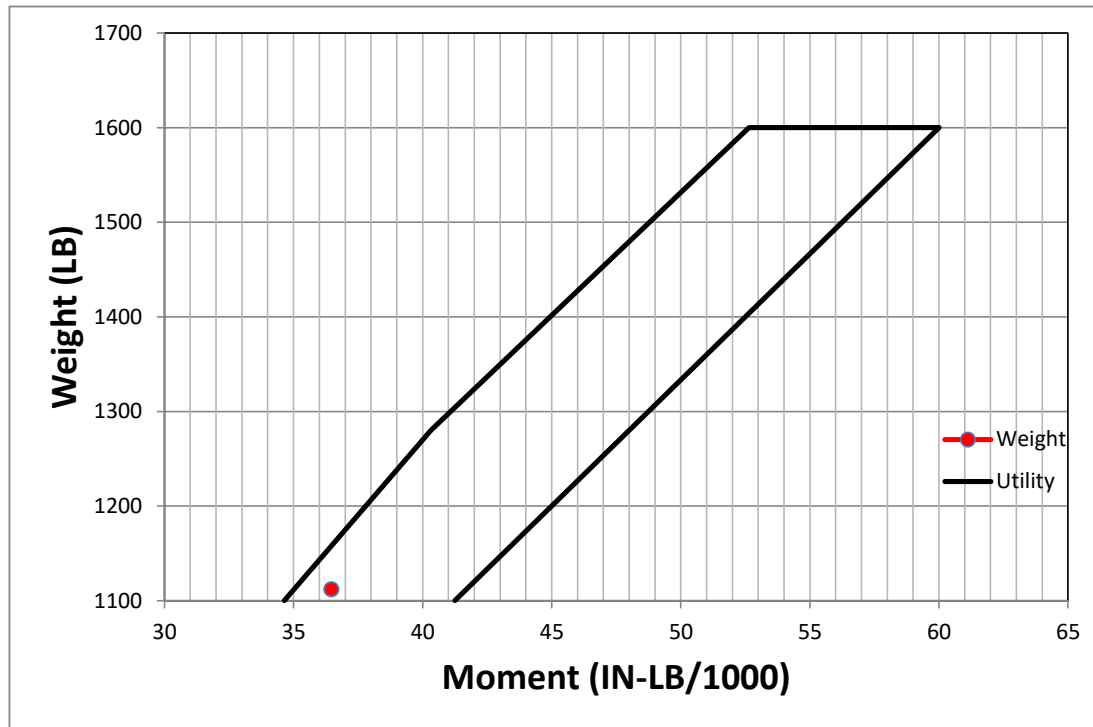

Cessna 150 C-GGKV

Station	Weight	Arm	Moment
Empty Weight	1112	32.8	36464
Oil	Incl	-10	
Front Pax		39	
Baggage 1		64	
Baggage 2		84	
Fuel		42.5	0
Gross Weight	1112	32.8	36464

MILLENNIUM AVIATION LTD

Student signature: _____