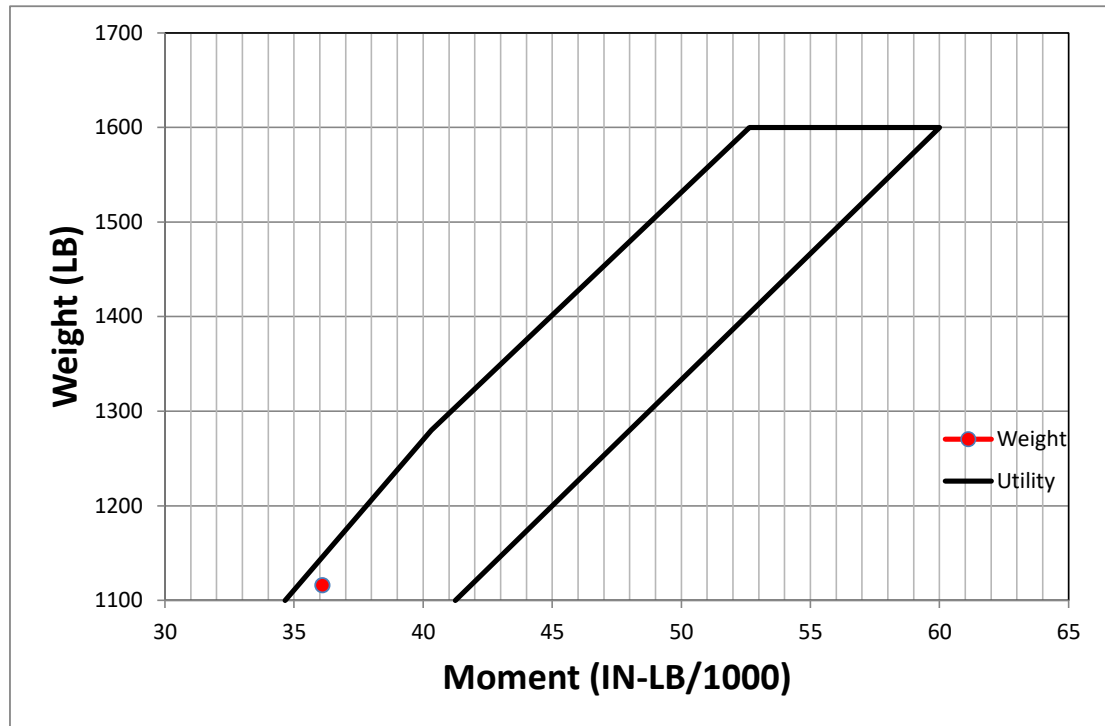

Cessna 150 C-GCOT

Station	Weight	Arm	Moment
Empty Weight	1108	32.7	36178
Oil	8	-10	-80
Front Pax		39	
Baggage 1		64	
Baggage 2		84	
Fuel		42.5	0
Gross Weight	1116	32.3	36098

MILLENNIUM AVIATION LTD

Student signature: _____