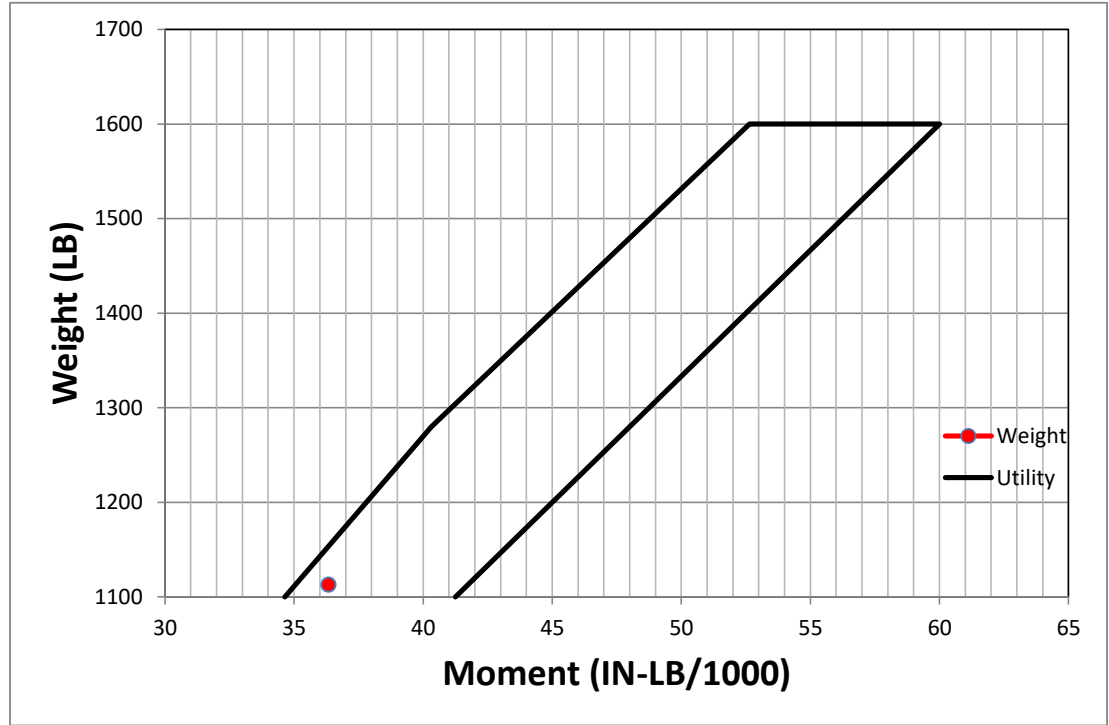

Cessna 150 C-FZQE

Station	Weight	Arm	Moment
Empty Weight	1113	32.6	36332
Oil	Incl	-10	
Front Pax		39	
Baggage 1		64	
Baggage 2		84	
Fuel		42.5	0
Gross Weight	1113	32.6	36332

MILLENNIUM AVIATION LTD

Student signature: _____