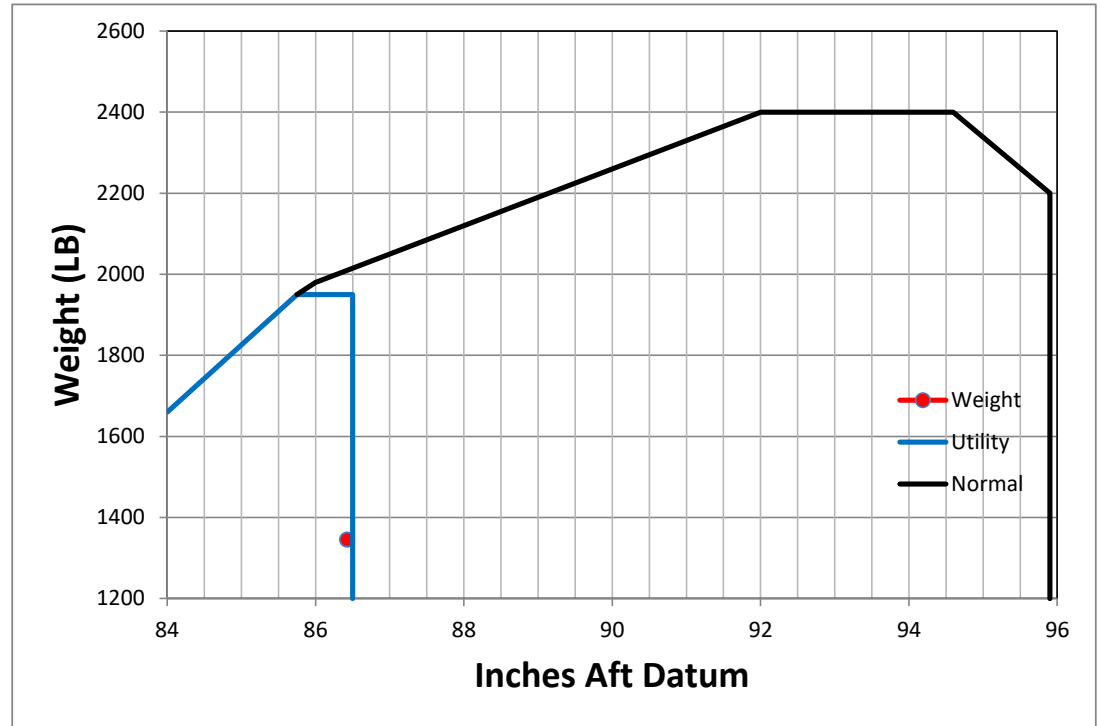

# Cherokee C-FZPX

Station	Weight	Arm	Moment
Empty Weight	1333.46	86.9	115891
Oil	12	32.5	390
Front Pax		85.5	
Rear Pax		118.1	
Baggage 1		118.1	
Baggage 2		142.8	
Fuel		95	0
<b>Gross Weight</b>	<b>1345.46</b>	<b>86.4</b>	<b>116281</b>